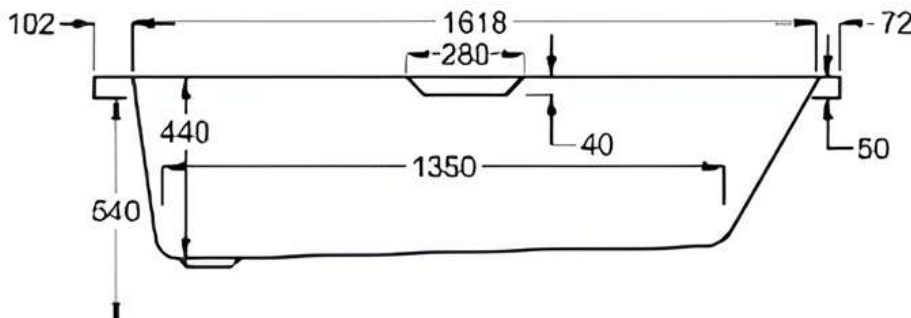

1800 x 800mm

Luna Spas

carron5

1800 x 800mm H540mm D440mm

carronite™

1800 x 800mm H540mm D440mm

 MADE IN BRITAIN

www.lunaspas.com