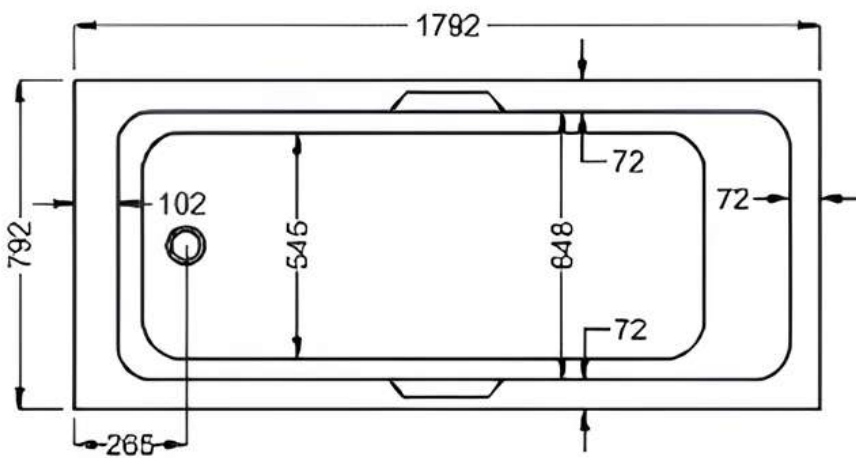

1800 x 800mm

Luna Spas

carron5

1800 x 800mm H540mm D440mm

carronite™

1800 x 800mm H540mm D440mm

 MADE IN BRITAIN

www.lunaspas.com