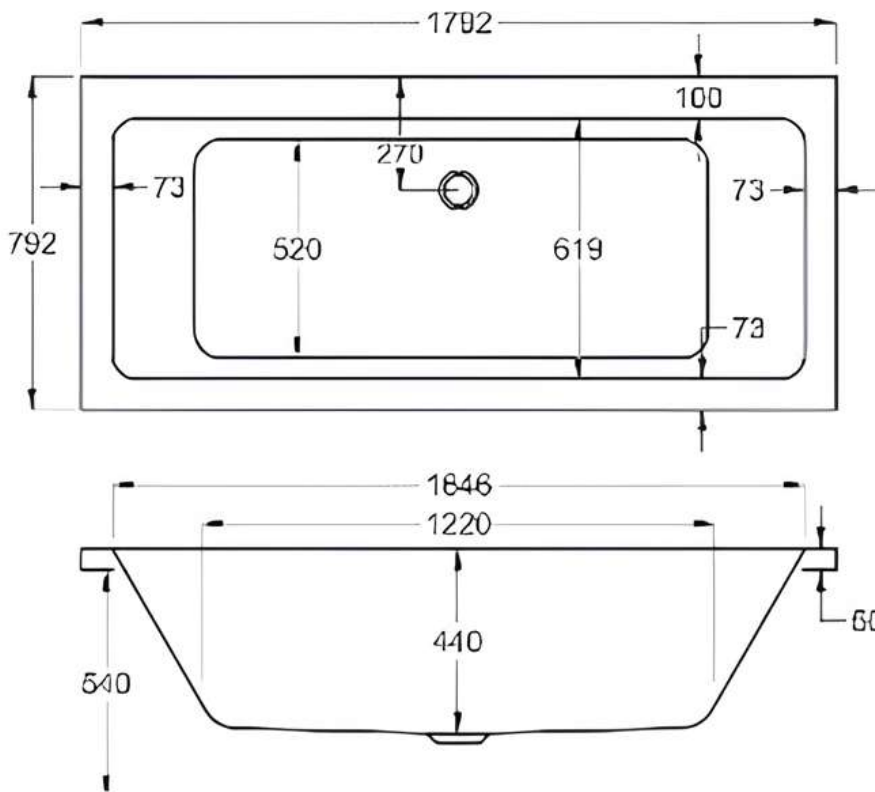

1800 x 800mm

Luna Spas

carron5

1800 x 800mm H540mm D440mm

carronite™

1800 x 800mm H540mm D440mm

 MADE IN
BRITAIN

www.lunaspas.com