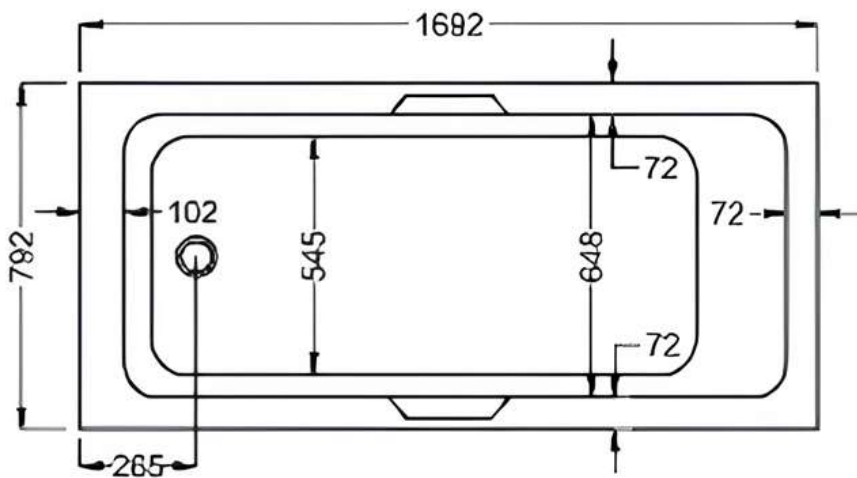

1700 x 800mm

Luna Spas

carron⁵

1700 x 800mm H540mm D440mm

carronite[™]

1700 x 800mm H540mm D440mm

 MADE IN
BRITAIN

www.lunaspas.com