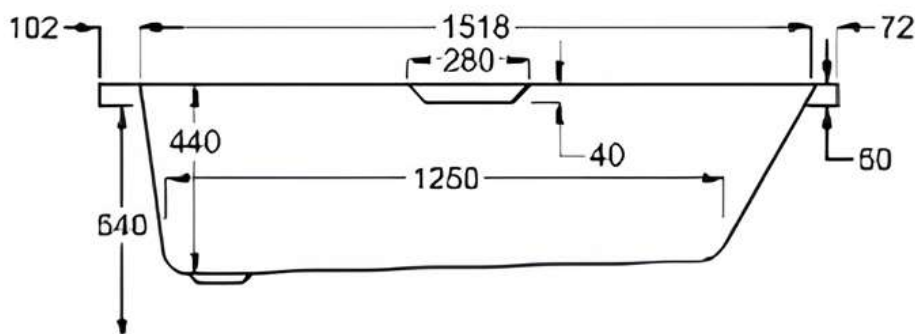

1700 x 800mm

Luna Spas

carron⁵

1700 x 800mm H540mm D440mm

carronite[™]

1700 x 800mm H540mm D440mm

 MADE IN
BRITAIN

www.lunaspas.com