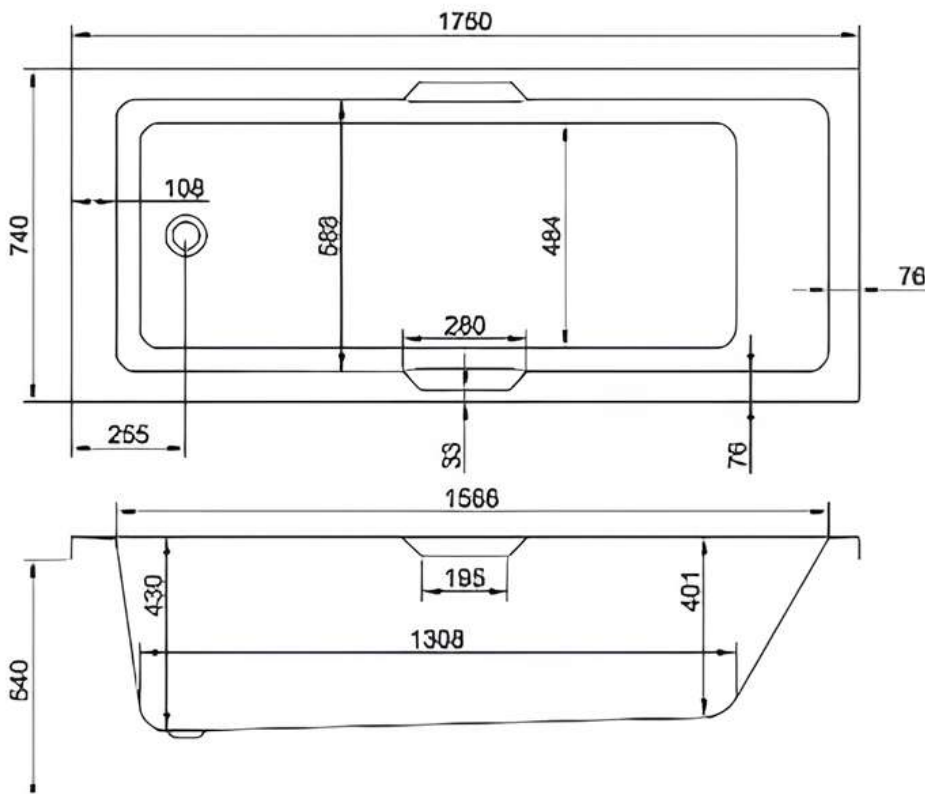

# 1750 x 750mm

Luna Spas 

**carron5**

1750 x 750mm H540mm D430mm

 **carronite**<sup>®</sup>

1750 x 750mm H540mm D430mm

 **MADE IN  
BRITAIN**

[www.lunaspas.com](http://www.lunaspas.com)