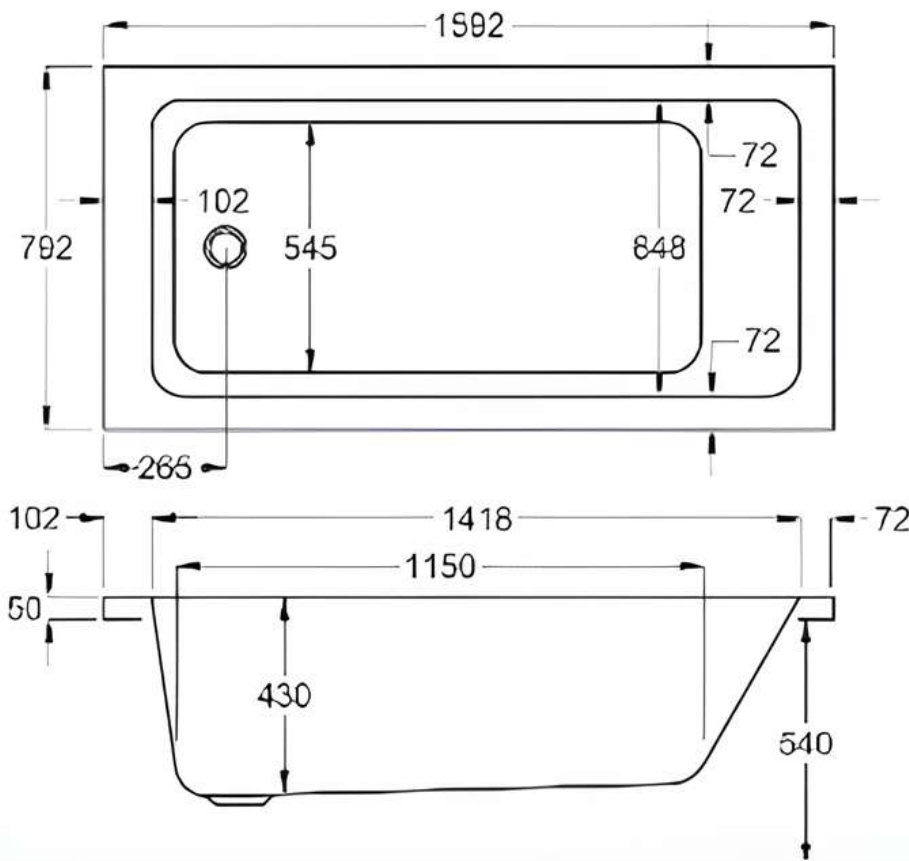

1600 x 800mm

Luna Spas 

carron5

1600 x 800mm H540mm D430mm

 **carronite**[™]

1600 x 800mm H540mm D430mm

 **MADE IN
BRITAIN**

www.lunaspas.com