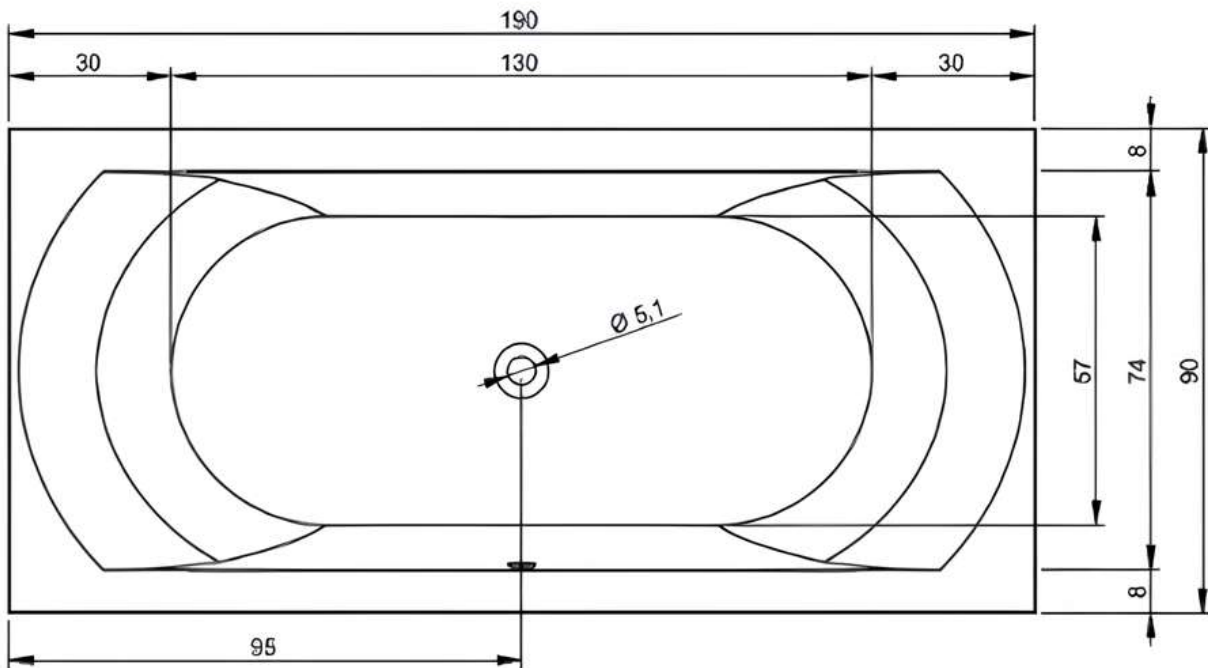

1900 x 900mm

Luna Spas

Extra deep baths...

www.lunaspas.com

RIHO
Bathroom Living