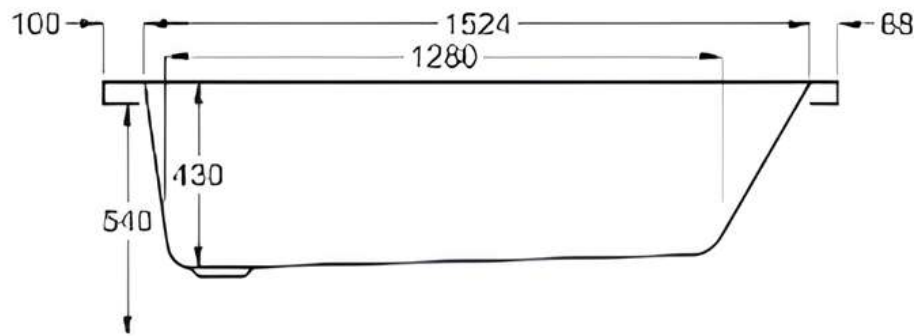

# 1700 x 750mm

Luna Spas 

**carron5**

1700 x 750mm H540mm D430mm

**carronite**

1700 x 750mm H540mm D430mm

 **MADE IN  
BRITAIN**

[www.lunaspas.com](http://www.lunaspas.com)