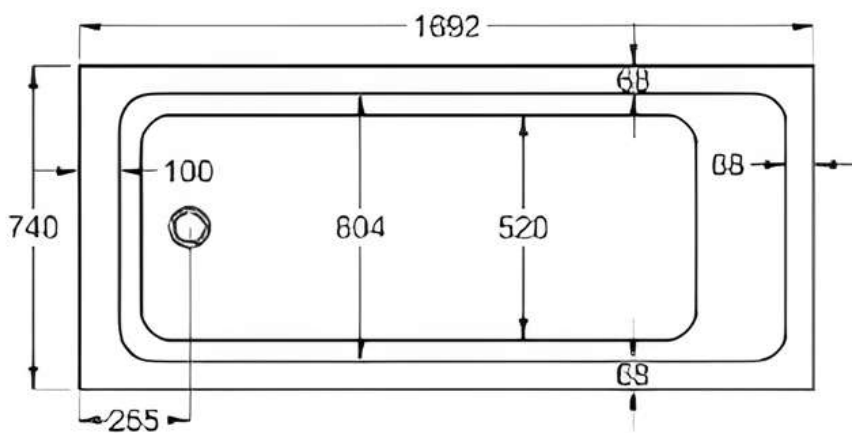

# 1700 x 750mm

Luna Spas 

**carron5**

1700 x 750mm H540mm D430mm

**carronite**

1700 x 750mm H540mm D430mm

 **MADE IN  
BRITAIN**

[www.lunaspas.com](http://www.lunaspas.com)