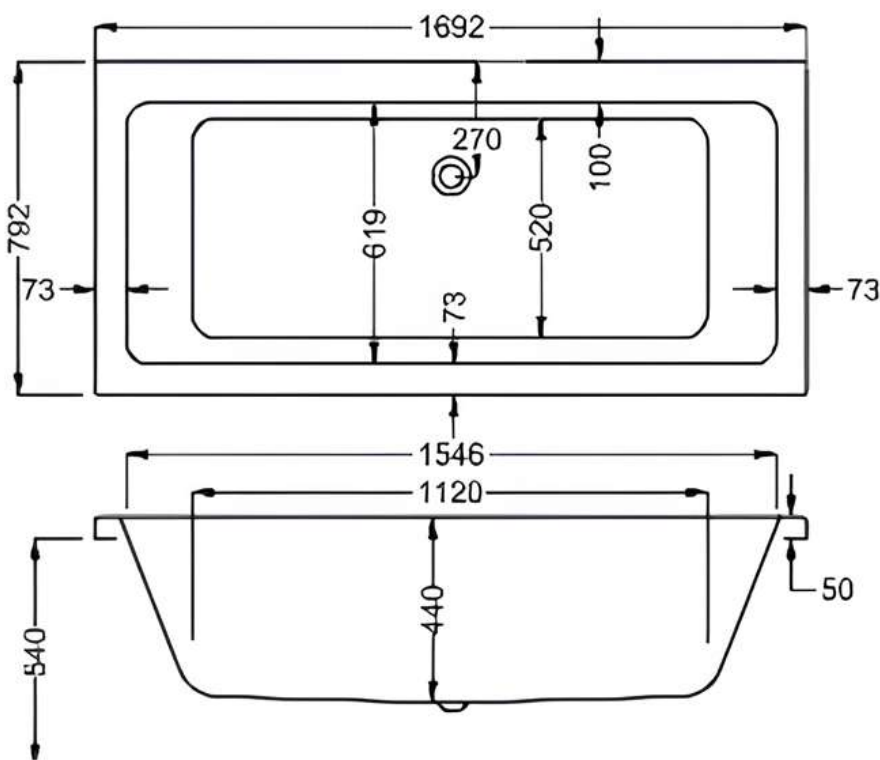

# 1700 x 800mm

Luna Spas 

**carron5**

1700 x 800mm H540mm D440mm

**carronite™**

1700 x 800mm H540mm D440mm

 **MADE IN  
BRITAIN**

[www.lunaspas.com](http://www.lunaspas.com)