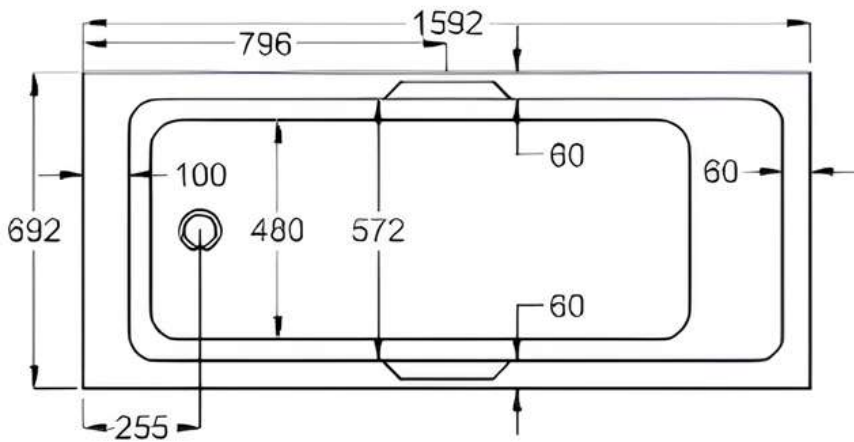

1600 x 700mm

Luna Spas 

carron5

1600 x 700mm H515mm D410mm

 **carronite™**

1600 x 700mm H515mm D410mm

 **MADE IN
BRITAIN**

www.lunaspas.com