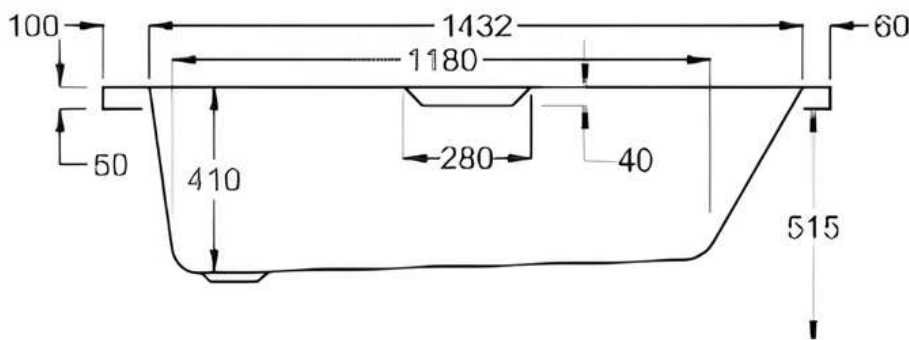

1600 x 700mm

Luna Spas 

carron5

1600 x 700mm H515mm D410mm

 **carronite™**

1600 x 700mm H515mm D410mm

 **MADE IN
BRITAIN**

www.lunaspas.com