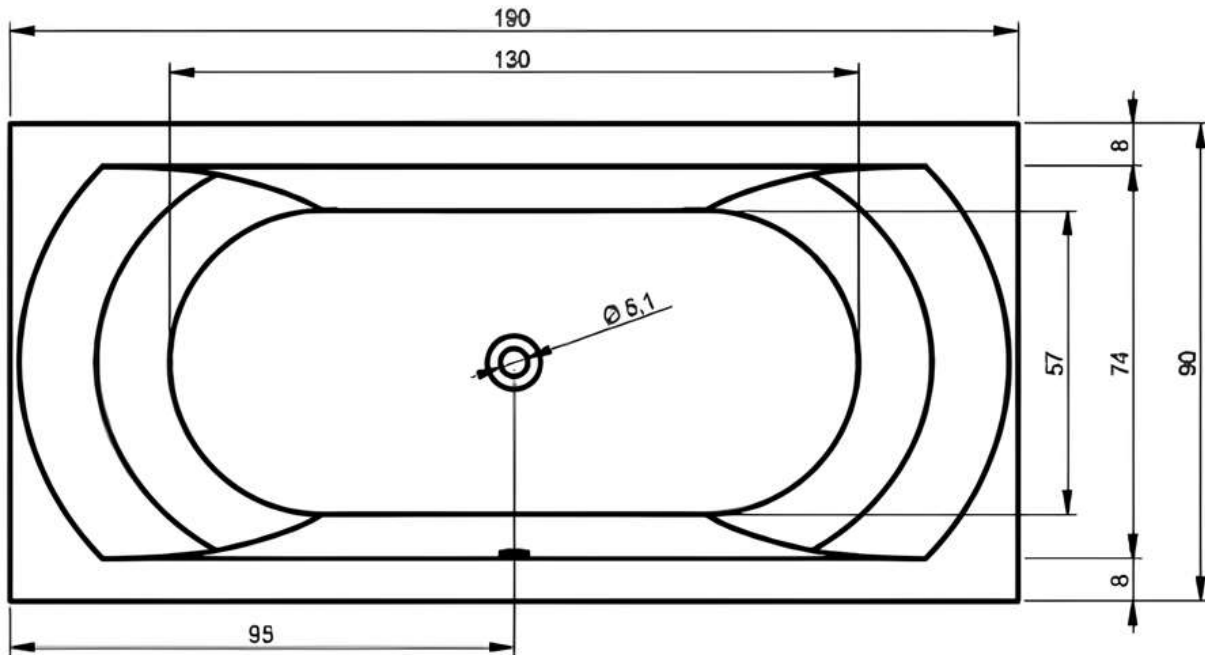

1900 x 900mm

Luna Spas

Extra deep baths...

www.lunaspas.com

RIHO
Bathroom Living