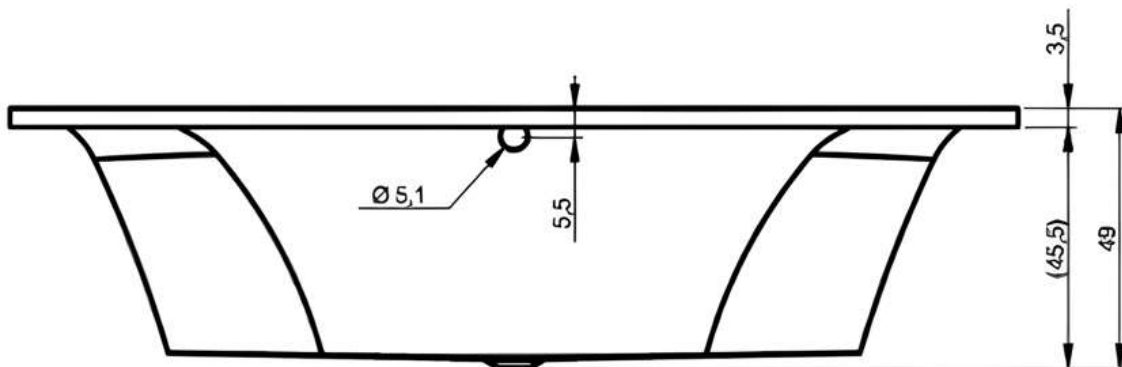

1900 x 900mm

Luna Spas

Extra deep baths...

www.lunaspas.com

RIHO
Bathroom Living