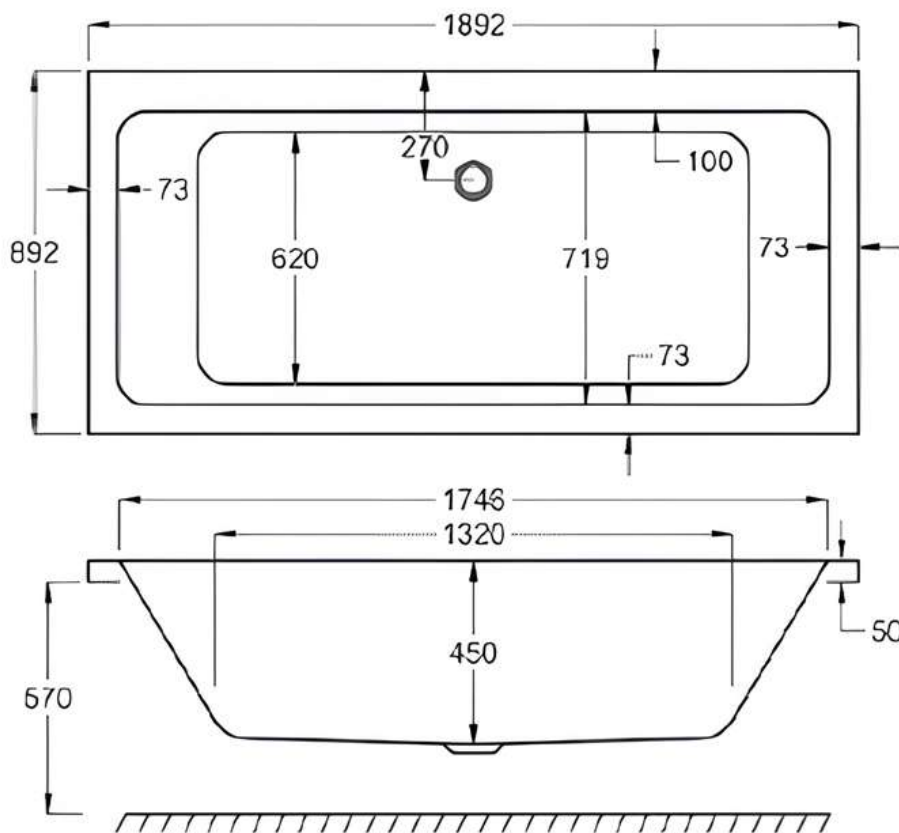

1900 x 900mm

Luna Spas

carron5

1900 x 900mm H570mm D450mm

carronite™

1900 x 900mm H570mm D450mm

 MADE IN
BRITAIN

www.lunaspas.com