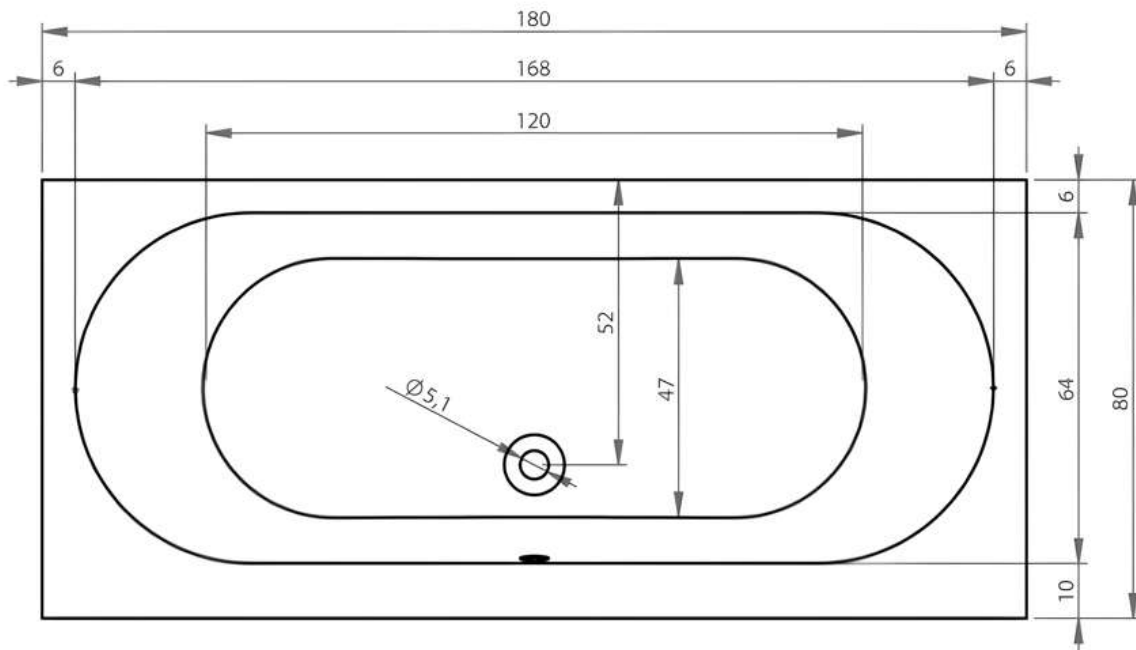

1800 x 800mm

Luna Spas

Extra deep baths...

www.lunaspas.com

RIHO
Bathroom Living