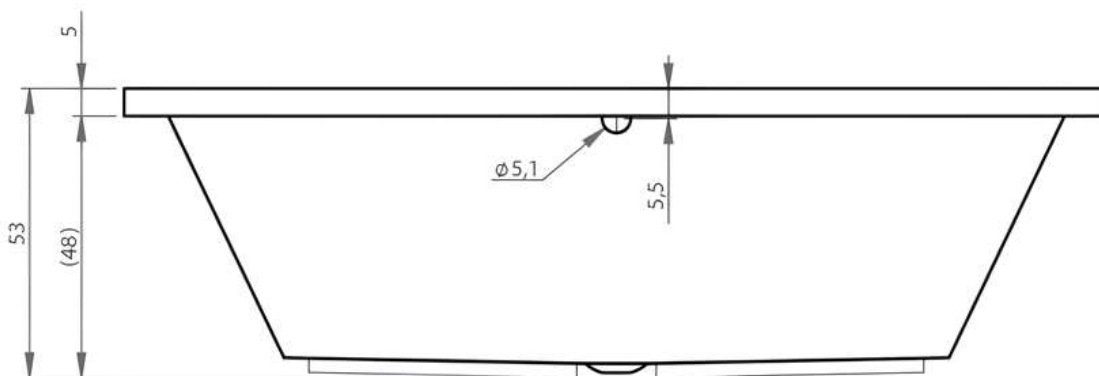

1800 x 800mm

Luna Spas

Extra deep baths...

www.lunaspas.com

RIHO
Bathroom Living