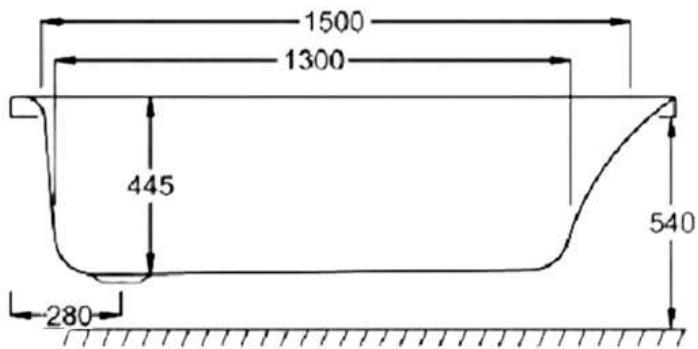

MADE IN BRITAIN

www.lunaspas.com

carron
THE NAME FOR BATHS