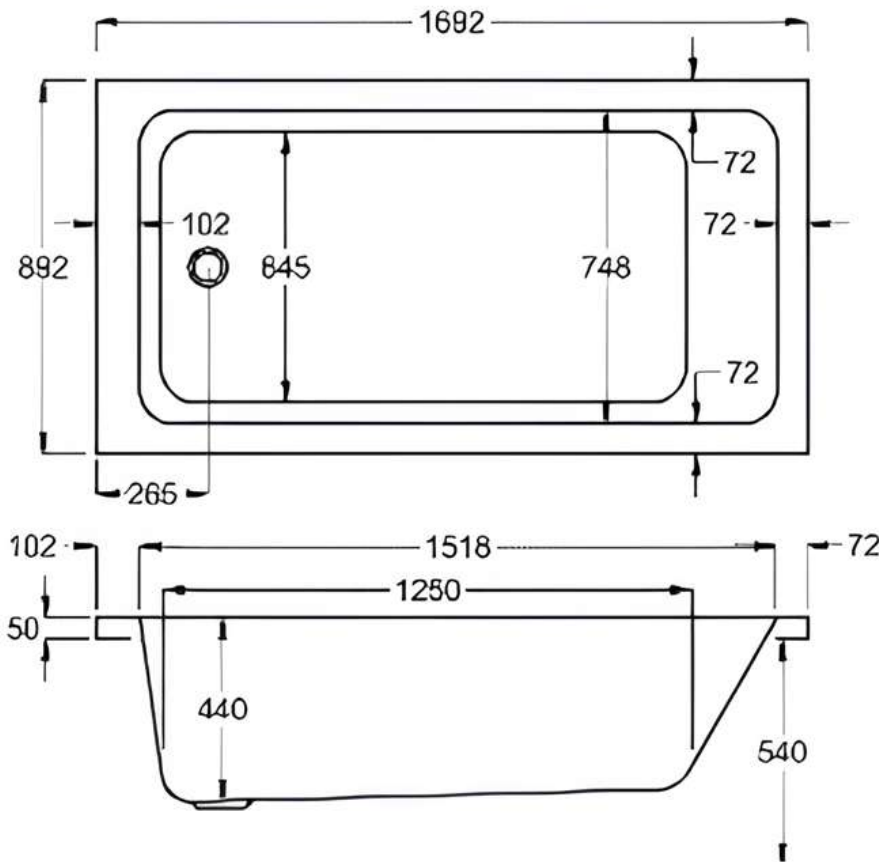

# 1700 x 900mm

Luna Spas 

**carron5**

1700 x 900mm H540mm D440mm

 **carronite™**

1700 x 900mm H540mm D440mm

 **MADE IN  
BRITAIN**

[www.lunaspas.com](http://www.lunaspas.com)