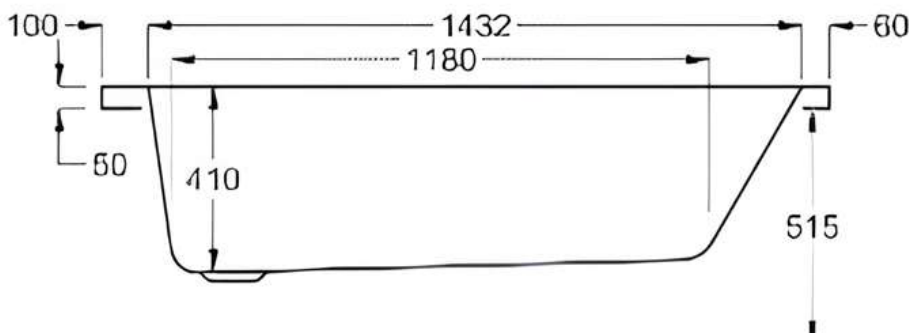

1600 x 700mm

Luna Spas 

carron5

1600 x 700mm H515mm D410mm

 **carronite™**

1600 x 700mm H515mm D410mm

 **MADE IN
BRITAIN**

www.lunaspas.com