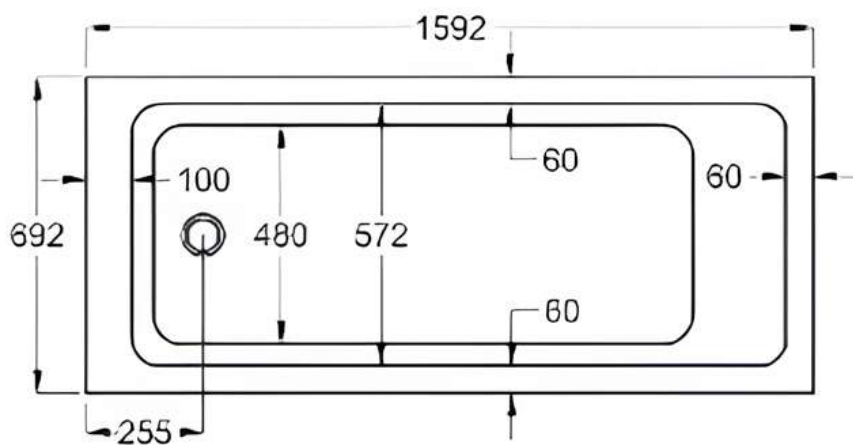

1600 x 700mm

Luna Spas 

carron5

1600 x 700mm H515mm D410mm

 **carronite™**

1600 x 700mm H515mm D410mm

 **MADE IN
BRITAIN**

www.lunaspas.com