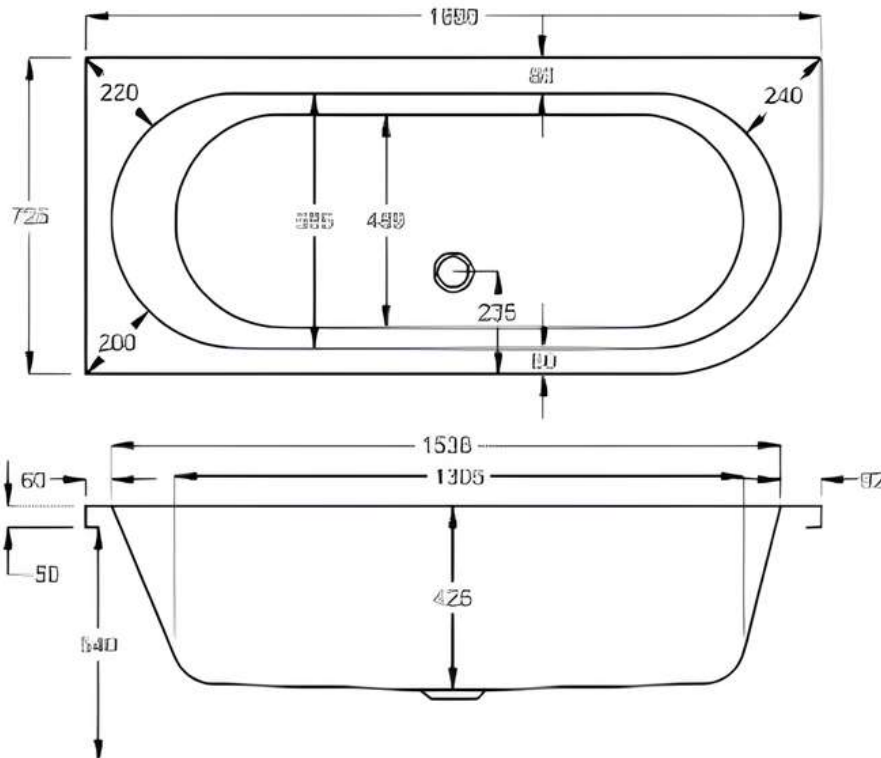

1700 x 725mm R/H

Luna Spas

carron5

1700 x 725mm RH H540mm D425mm

carronite™

1700 x 725mm RH H540mm D425mm

 MADE IN BRITAIN

www.lunaspas.com