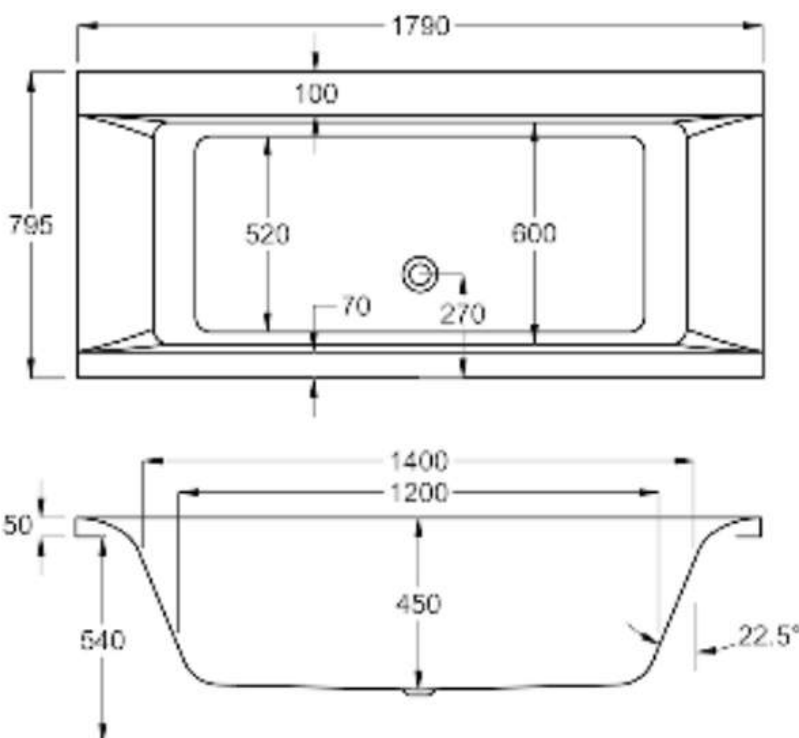

1800 x 800mm

Luna Spas 

carron⁵

1800 x 800mm H540mm D450mm

carronite[™]

1800 x 800mm H540mm D450mm

 **MADE IN
BRITAIN**

www.lunaspas.com