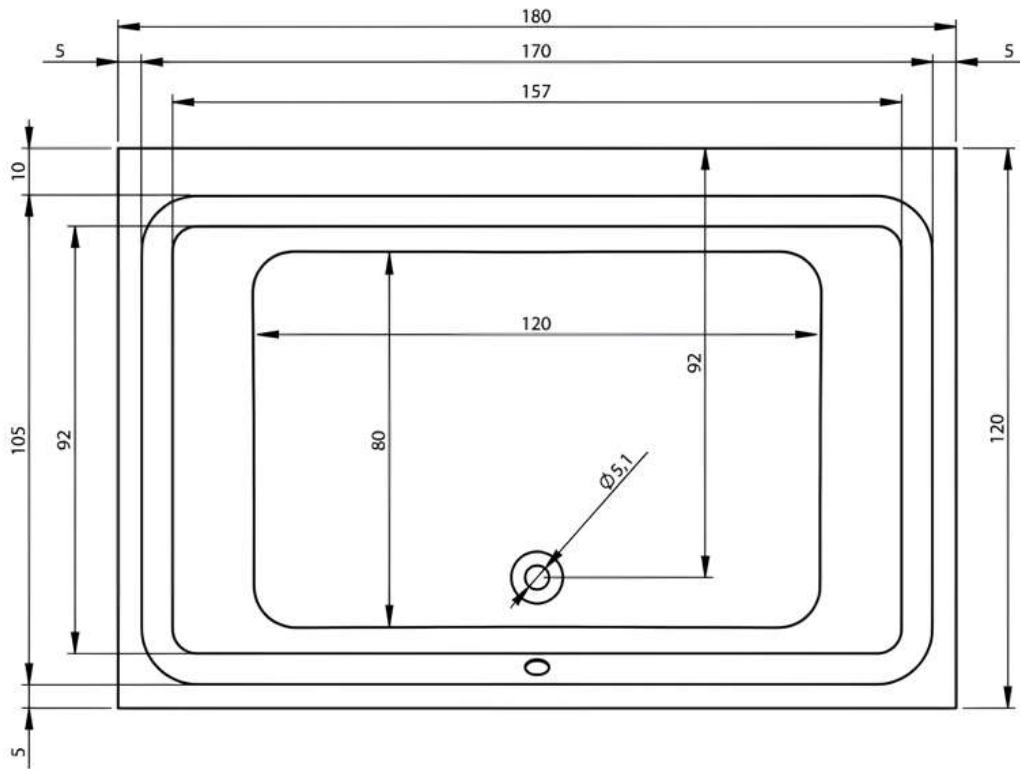

1800 x 1200mm

Luna Spas 

Extra deep baths...

www.lunaspas.com

RIHO
Bathroom Living