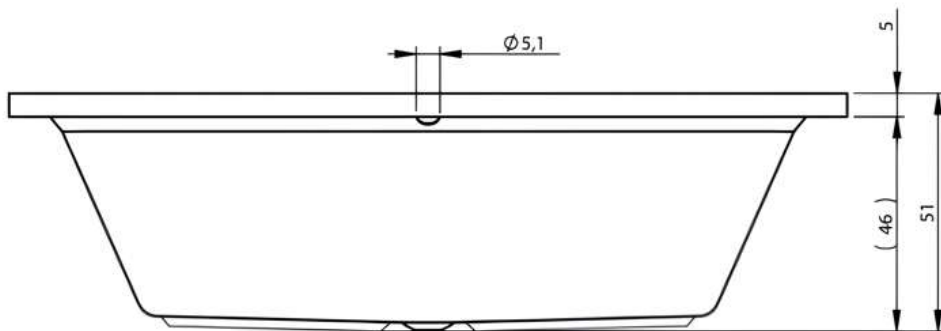

1800 x 1200mm

Luna Spas 

Extra deep baths...

www.lunaspas.com

RIHO
Bathroom Living