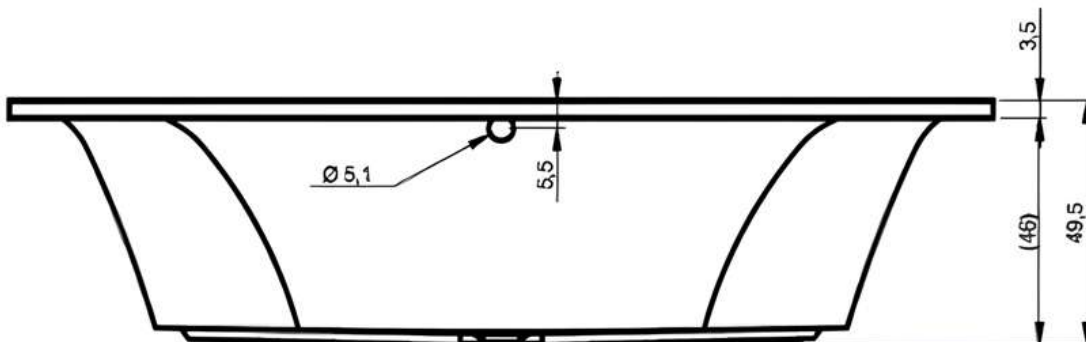

2000 x 900mm

Luna Spas

Extra deep baths...

www.lunaspas.com

RIHO
Bathroom Living