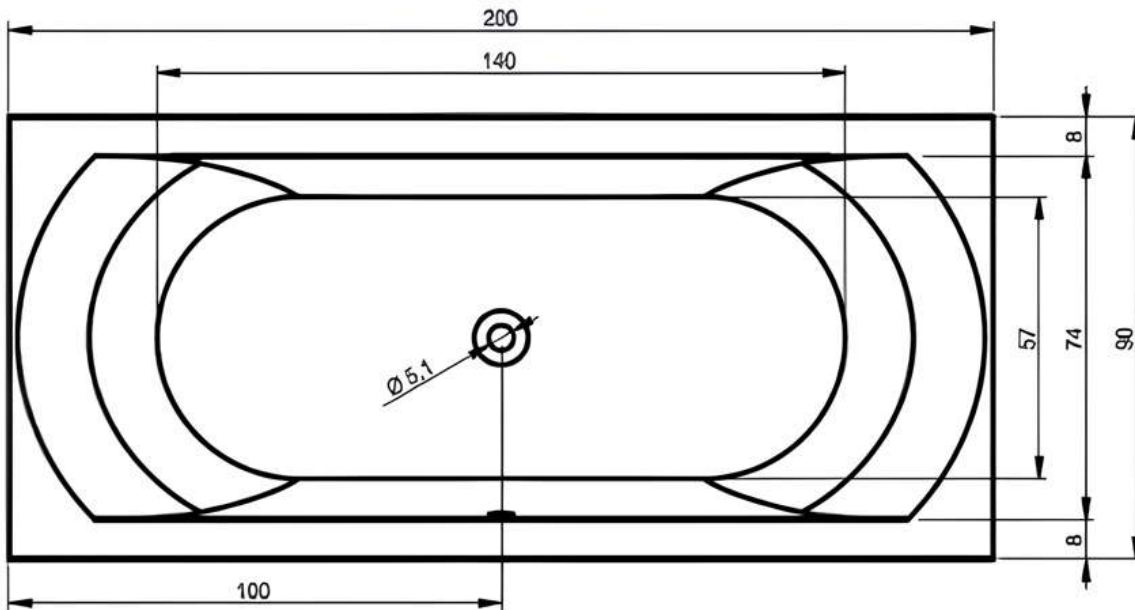

2000 x 900mm

Luna Spas

Extra deep baths...

www.lunaspas.com

RIHO
Bathroom Living