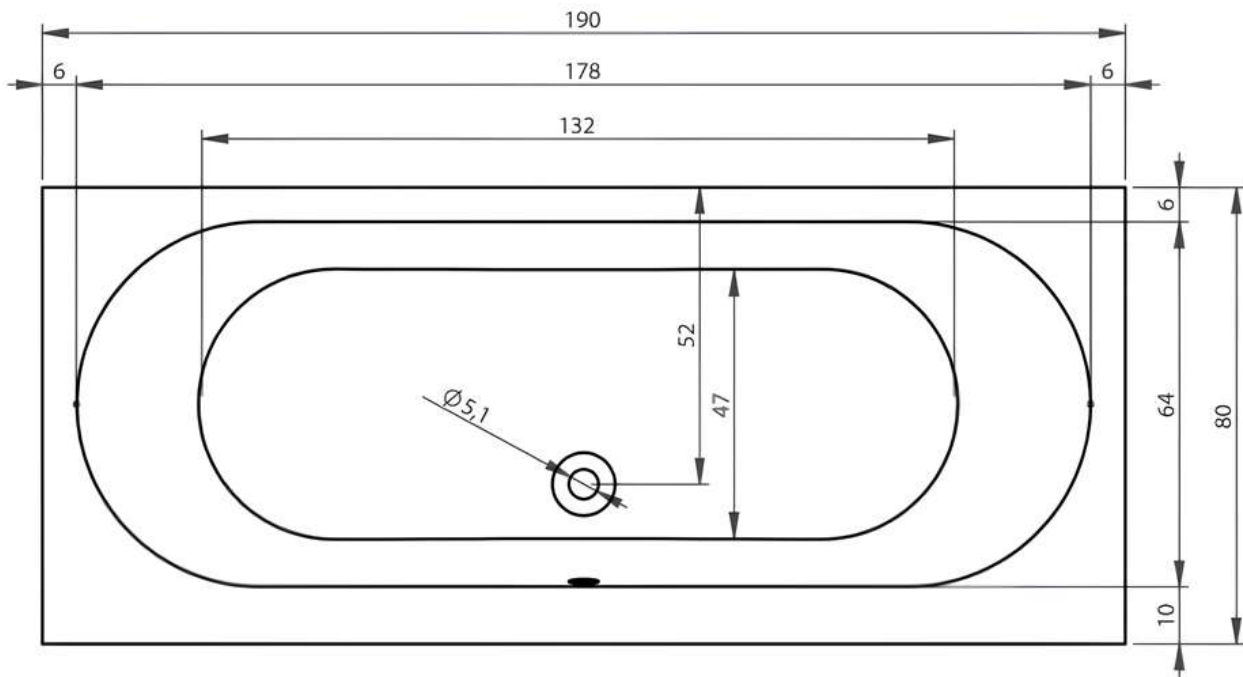

1900 x 800mm

Luna Spas 

Extra deep baths...

www.lunaspas.com

RIHO
Bathroom Living