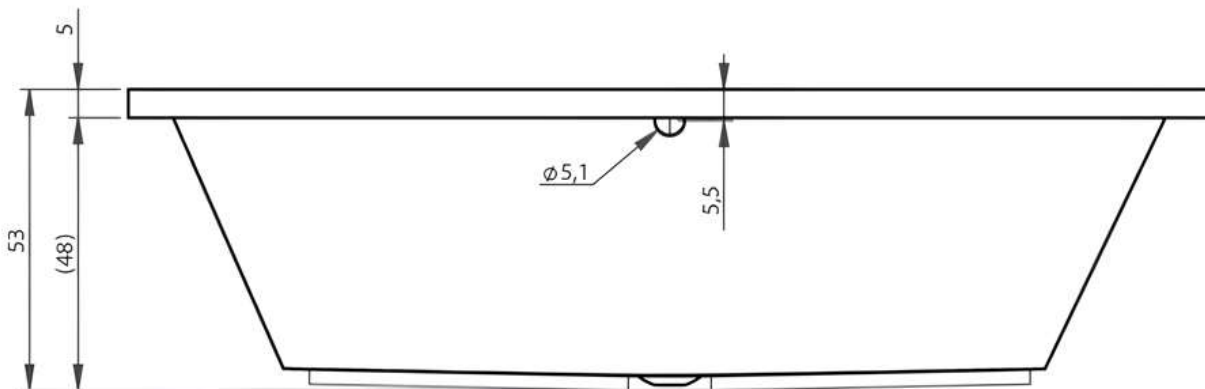

1900 x 800mm

Luna Spas 

Extra deep baths...

www.lunaspas.com

RIHO
Bathroom Living