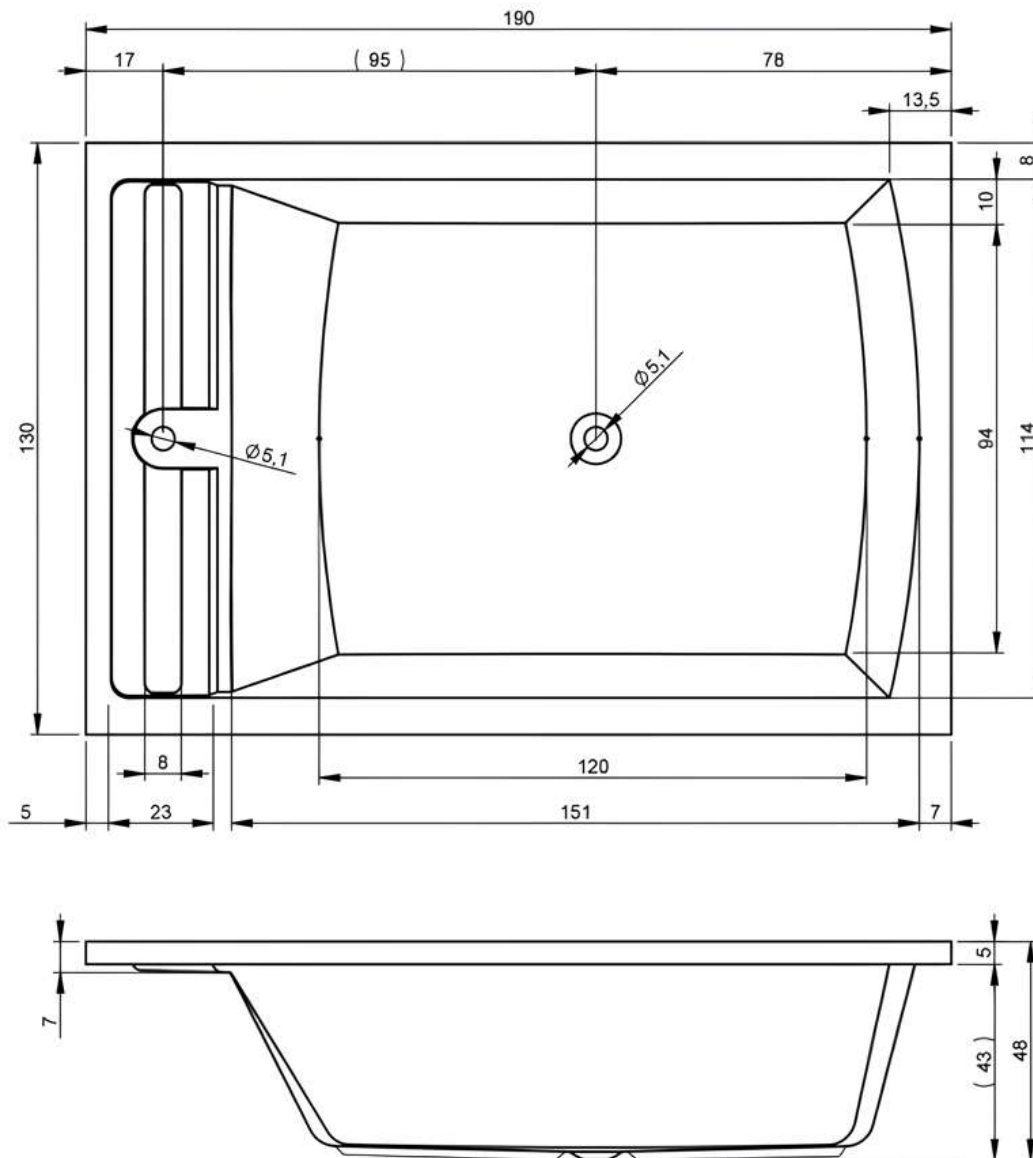

1900 x 1150mm

Luna Spas

Extra deep baths...

www.lunaspas.com

RIHO
Bathroom Living