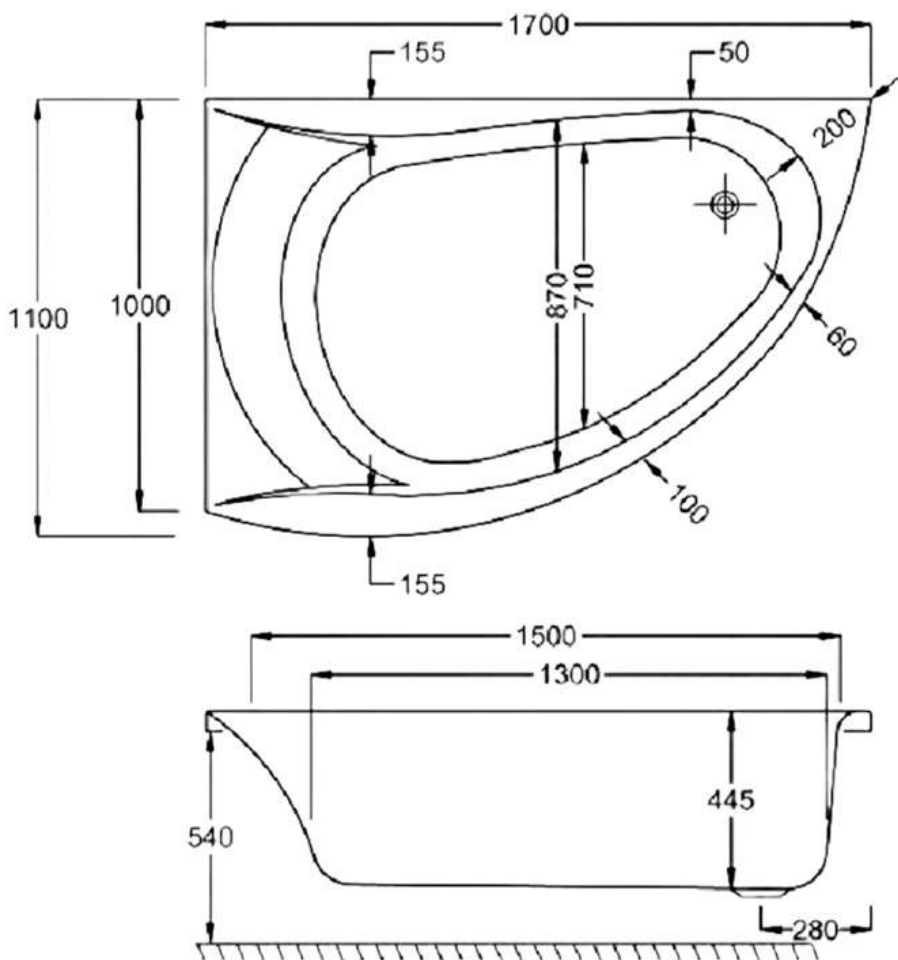

1700 x 1100mm R/H

Luna Spas 

carron5

carronite™

www.lunaspas.com

carron
THE NAME FOR BATHS