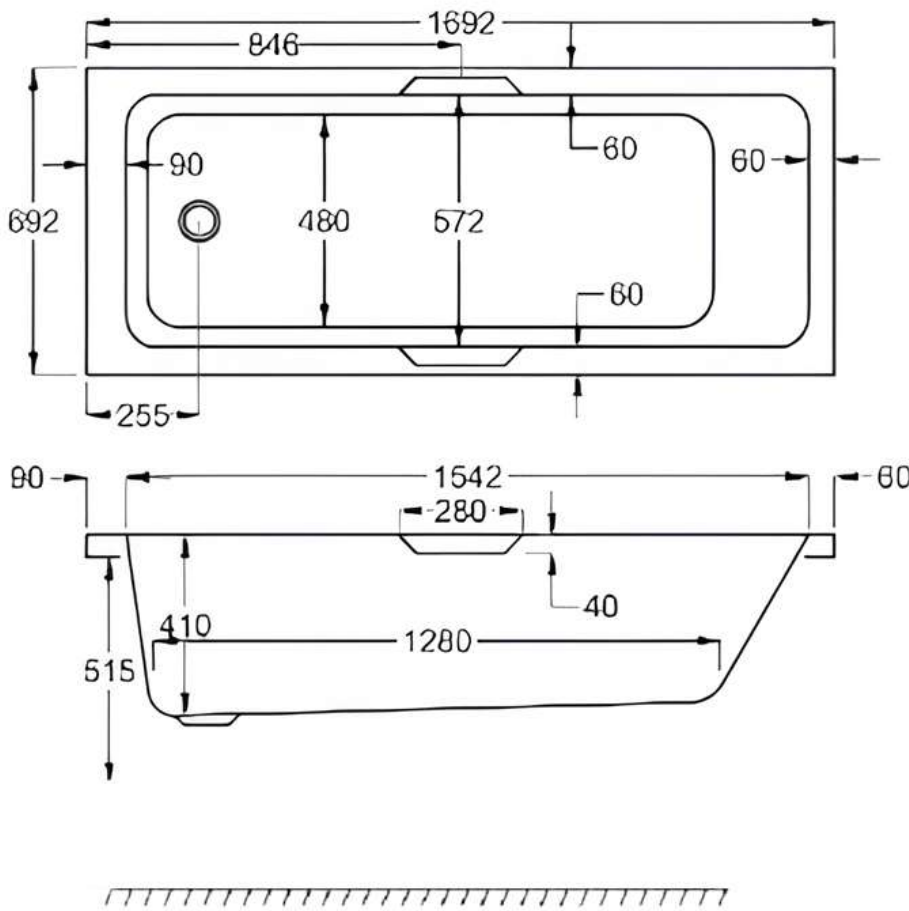

1700 x 700mm

Luna Spas 

carron5

1700 x 700mm H515mm D410mm

carronite™

1700 x 700mm H515mm D410mm

 **MADE IN
BRITAIN**

www.lunaspas.com