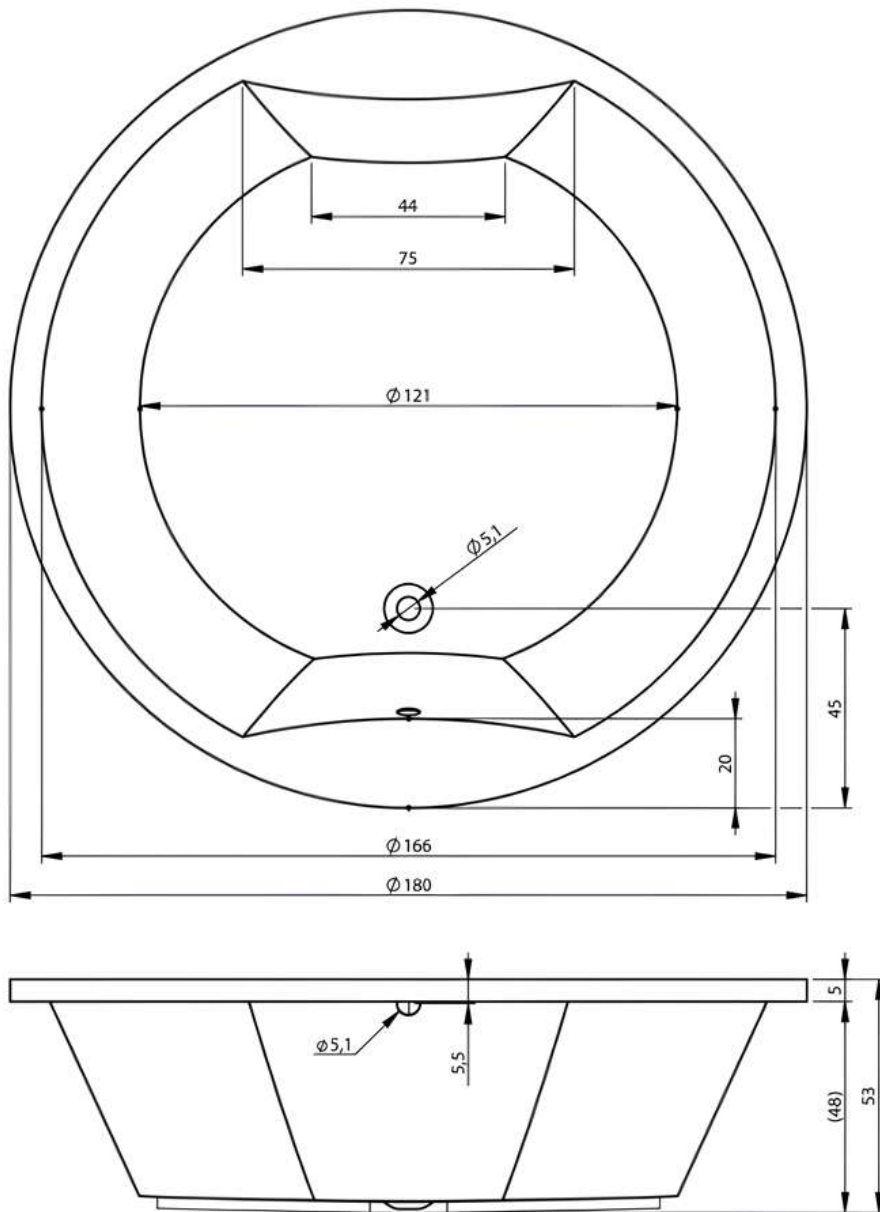

1800mm Round

Luna Spas 

Extra deep baths...

www.lunaspas.com

RIHO
Bathroom Living