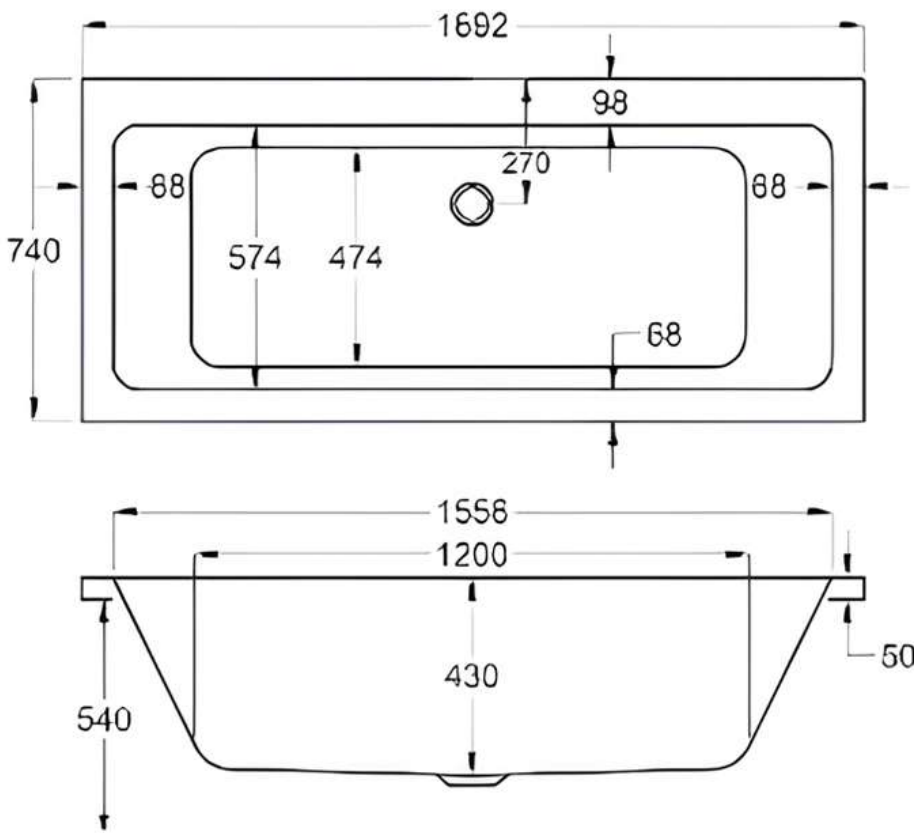

1700 x 750mm

Luna Spas 

carron5

1700 x 750mm H540mm D430mm

 **carronite™**

1700 x 750mm H540mm D430mm

 **MADE IN
BRITAIN**

www.lunaspas.com