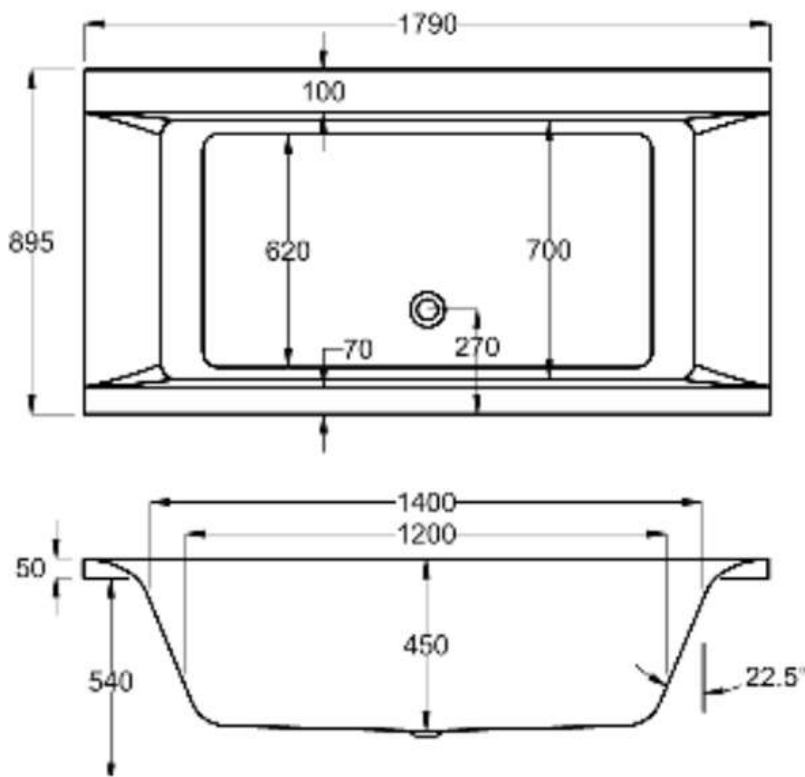

1800 x 900mm

Luna Spas

carron5

1800 x 900mm H540mm D450mm

carronite™

1800 x 900mm H540mm D450mm

 MADE IN
BRITAIN

www.lunaspas.com