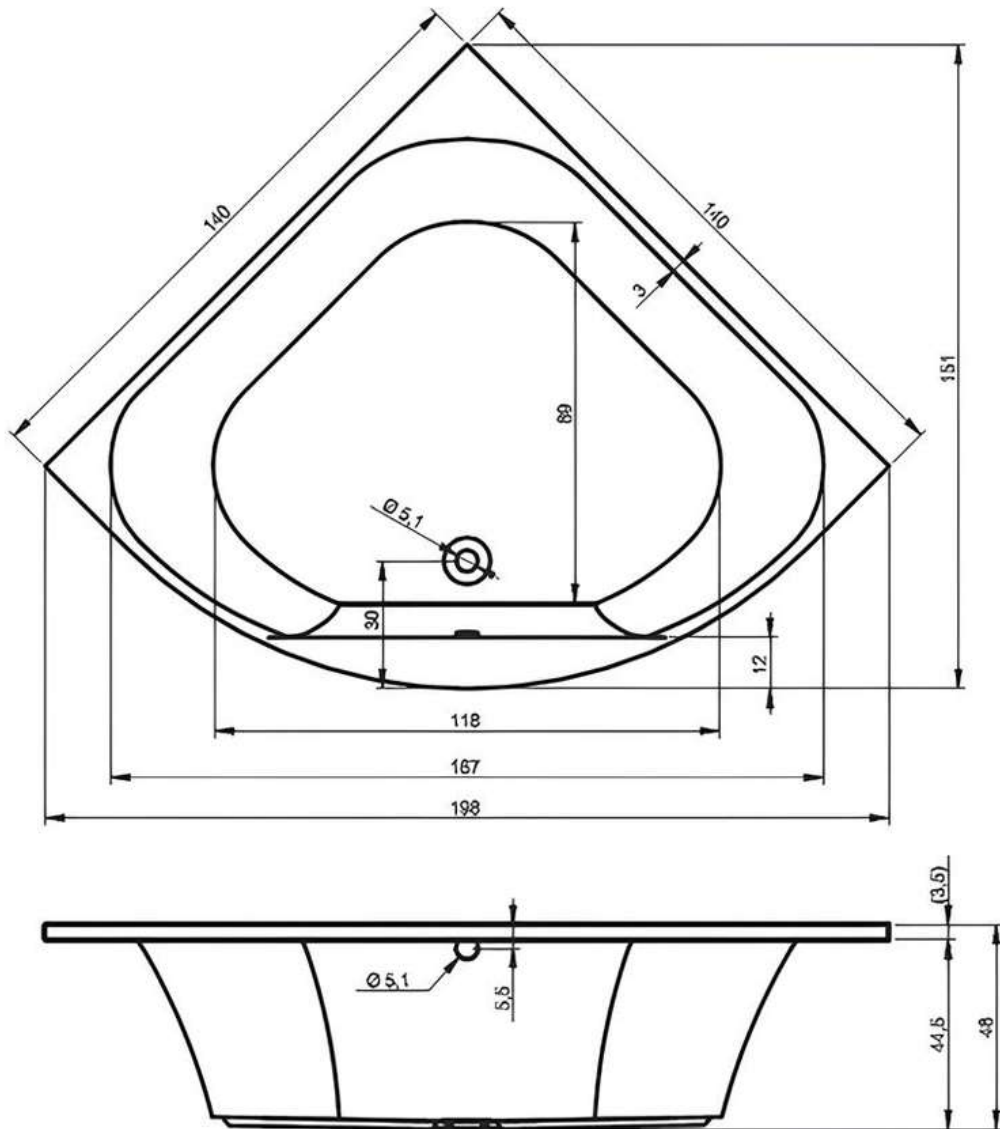

1400mm Corner

Luna Spas 

Extra deep baths...

www.lunaspas.com

RIHO
Bathroom Living