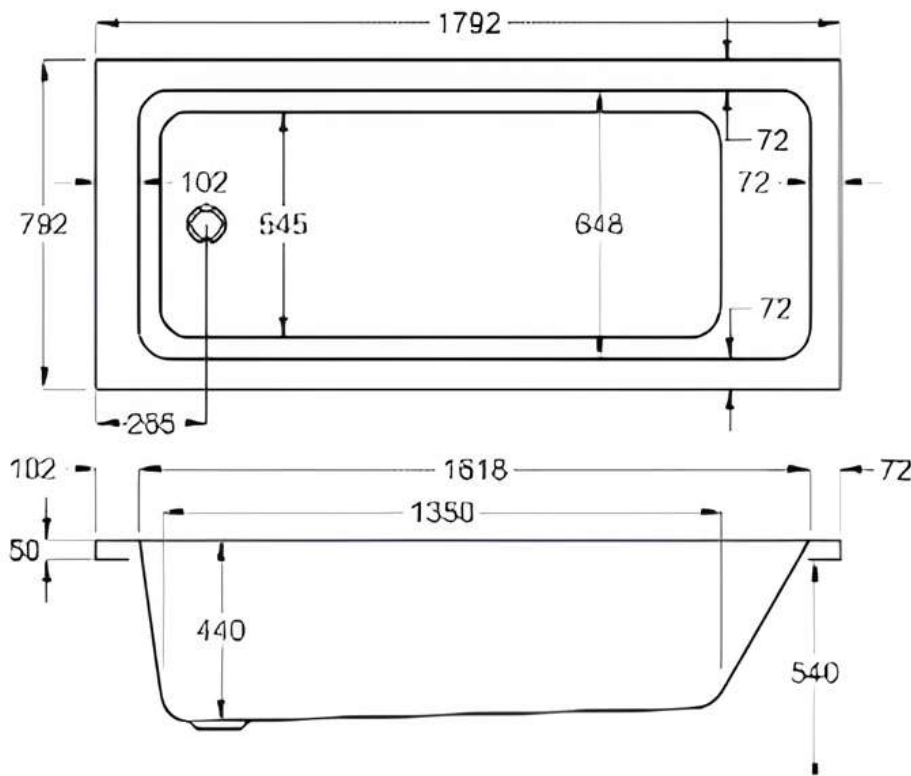

1800 x 800mm

Luna Spas 

carron5

1800 x 800mm H540mm D440mm

 **carronite**[™]

1800 x 800mm H540mm D440mm

 **MADE IN
BRITAIN**

www.lunaspas.com