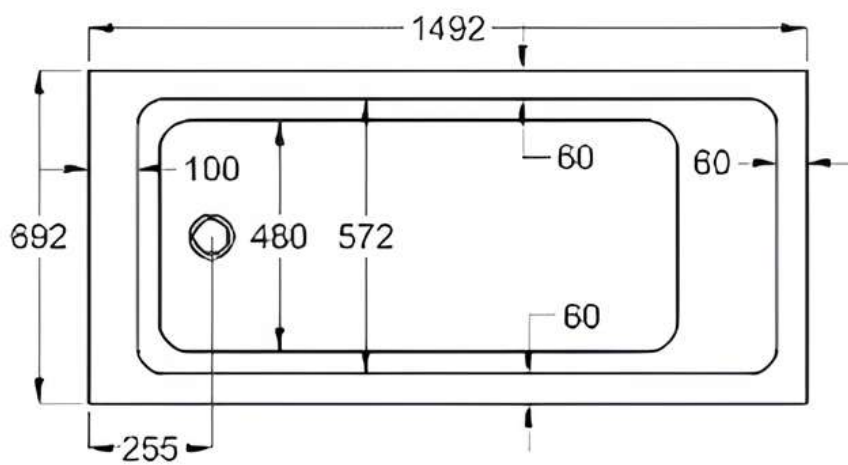

# 1500 x 700mm

Luna Spas 

**carron5**

1500 x 700mm H515mm D410mm

 **carronite™**

1500 x 700mm H515mm D410mm

 **MADE IN  
BRITAIN**

[www.lunaspas.com](http://www.lunaspas.com)