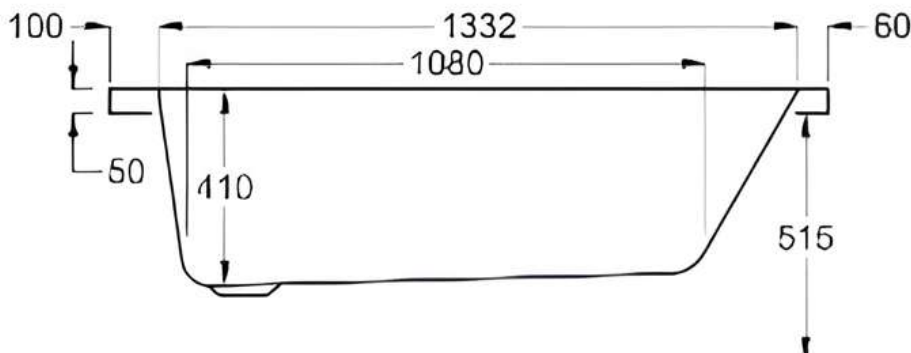

# 1500 x 700mm

Luna Spas 

**carron5**

1500 x 700mm H515mm D410mm

 **carronite™**

1500 x 700mm H515mm D410mm

 **MADE IN  
BRITAIN**

[www.lunaspas.com](http://www.lunaspas.com)