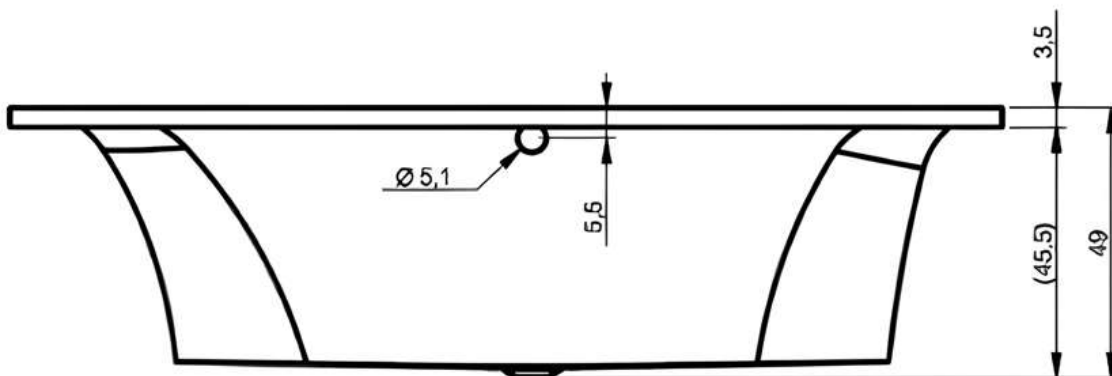

1800 x 800mm

Luna Spas

Extra deep baths...

www.lunaspas.com

RIHO
Bathroom Living