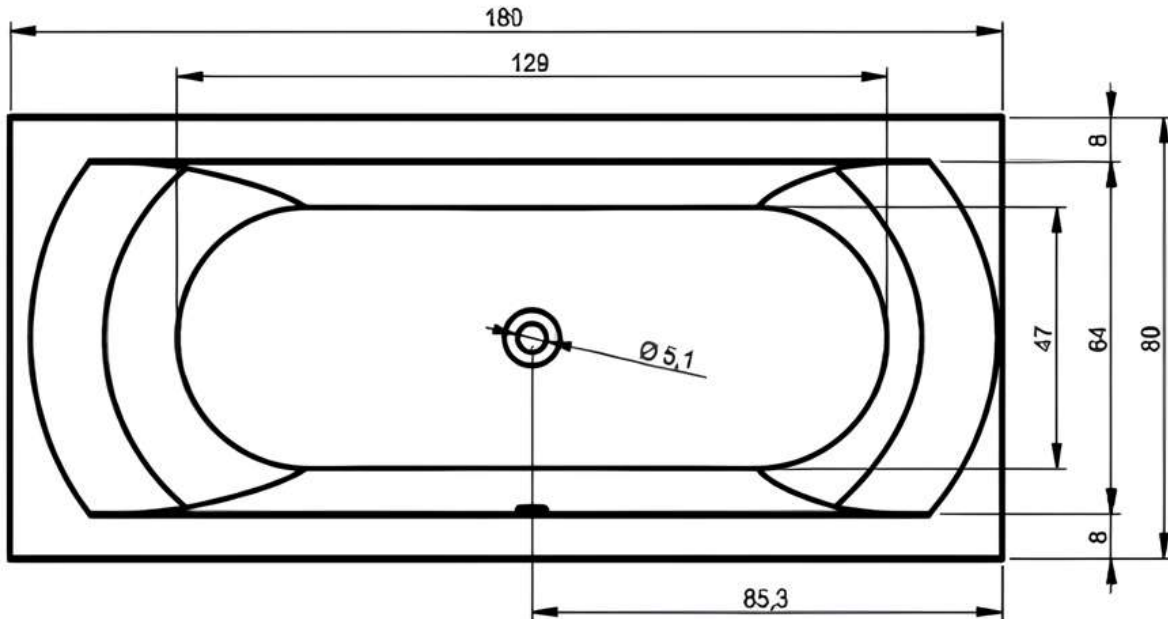

1800 x 800mm

Luna Spas

Extra deep baths...

www.lunaspas.com

RIHO
Bathroom Living