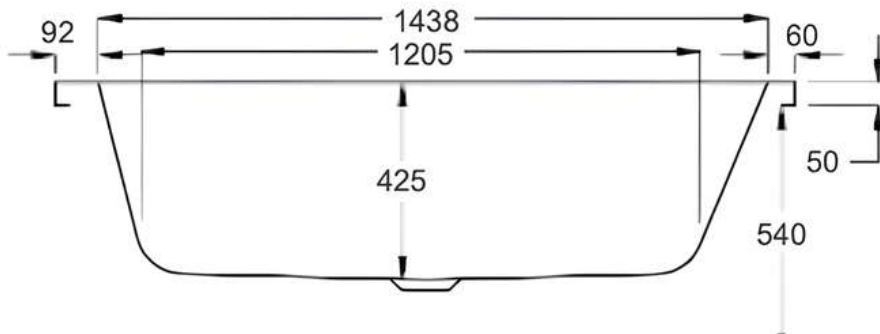

# 1600 x 725mm

## carron5

1600 x 725mm LH H540mm D425mm

## carronite™

1600 x 725mm LH H540mm D425mm

 MADE IN BRITAIN

[www.lunaspas.com](http://www.lunaspas.com)

 carron  
THE NAME FOR BATHS