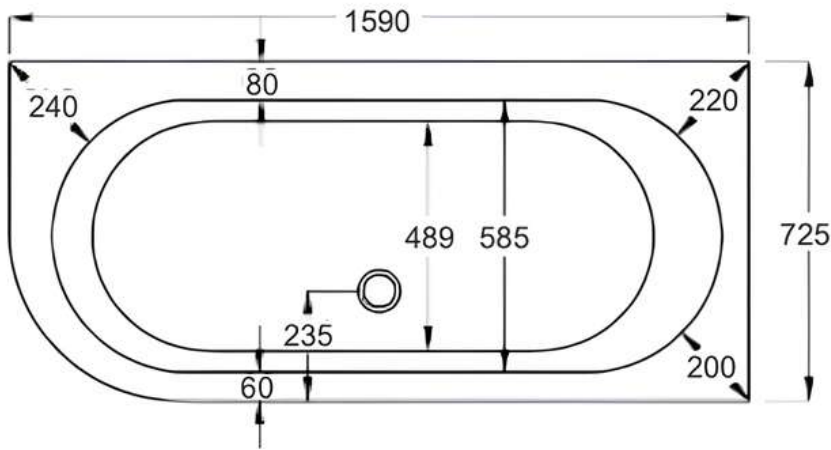

# 1600 x 725mm

## carron5

1600 x 725mm LH H540mm D425mm

## carronite™

1600 x 725mm LH H540mm D425mm

 MADE IN BRITAIN

[www.lunaspas.com](http://www.lunaspas.com)

 carron  
THE NAME FOR BATHS