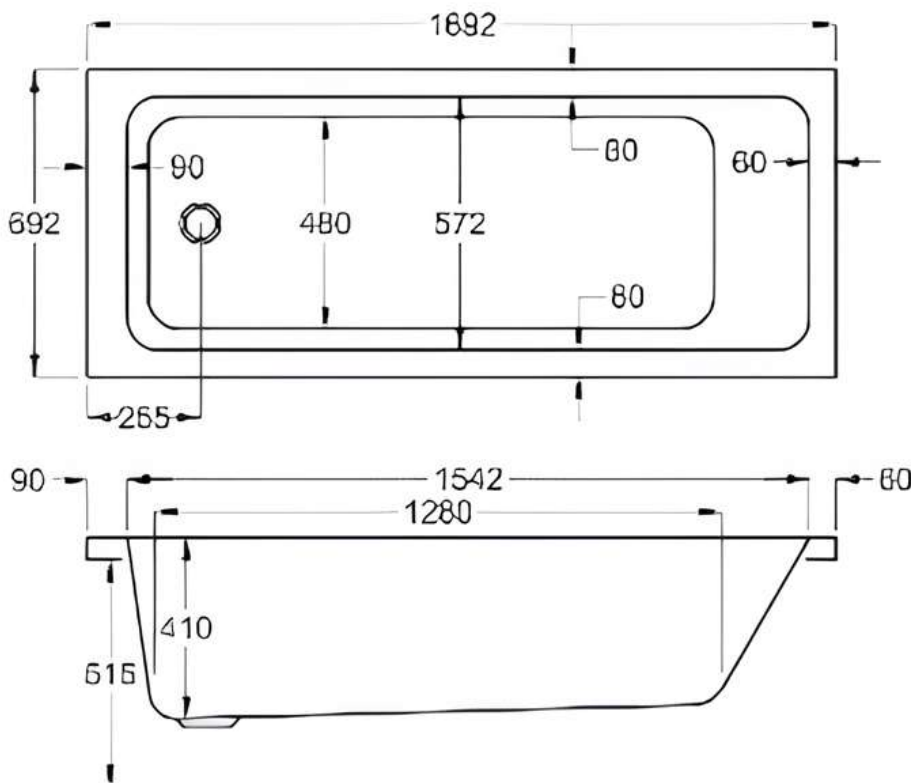

1700 x 700mm

Luna Spas 

carron5

1700 x 700mm H515mm D410mm

 **carronite**TM

1700 x 700mm H515mm D410mm

 **MADE IN
BRITAIN**

www.lunaspas.com