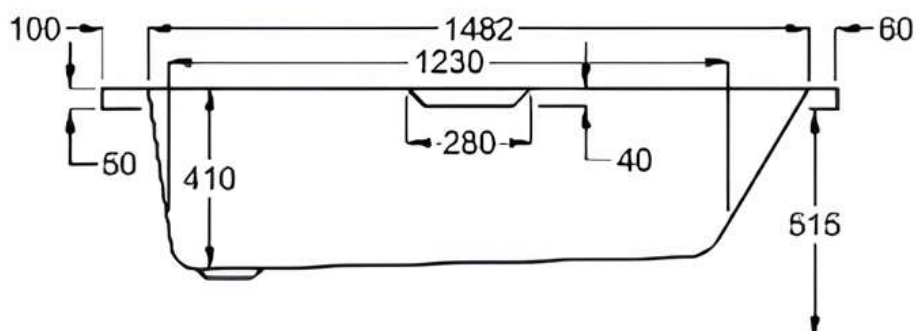

1650 x 700mm

Luna Spas

carron5

1650 x 700mm H515mm D410mm

carronite™

1650 x 700mm H515mm D410mm

 MADE IN BRITAIN

www.lunaspas.com