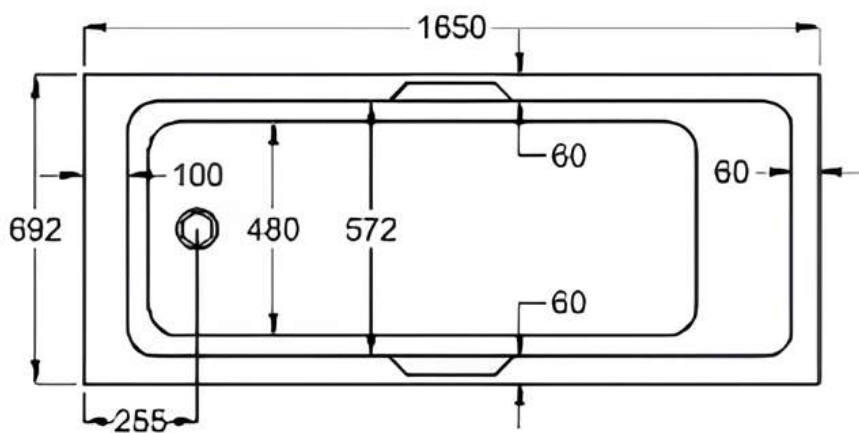

1650 x 700mm

Luna Spas

carron5

1650 x 700mm H515mm D410mm

carronite™

1650 x 700mm H515mm D410mm

 MADE IN BRITAIN

www.lunaspas.com