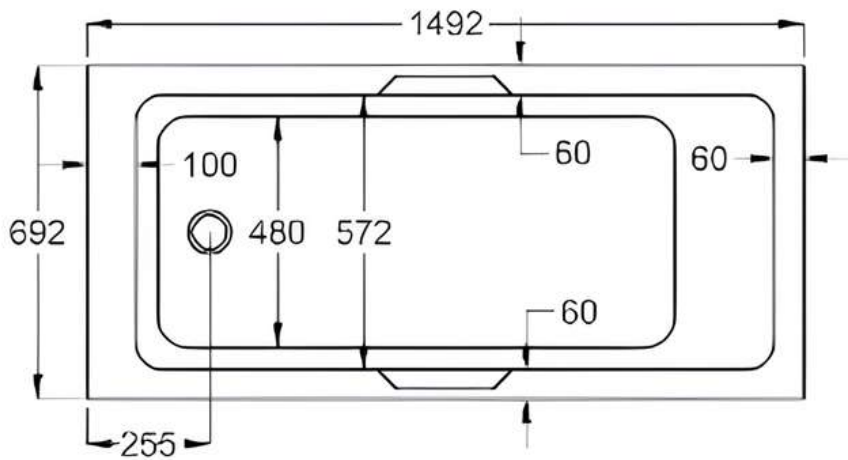

1500 x 700mm

Luna Spas 

carron5

1500 x 700mm H515mm D410mm

 **carronite**[™]

1500 x 700mm H515mm D410mm

 **MADE IN
BRITAIN**

www.lunaspas.com