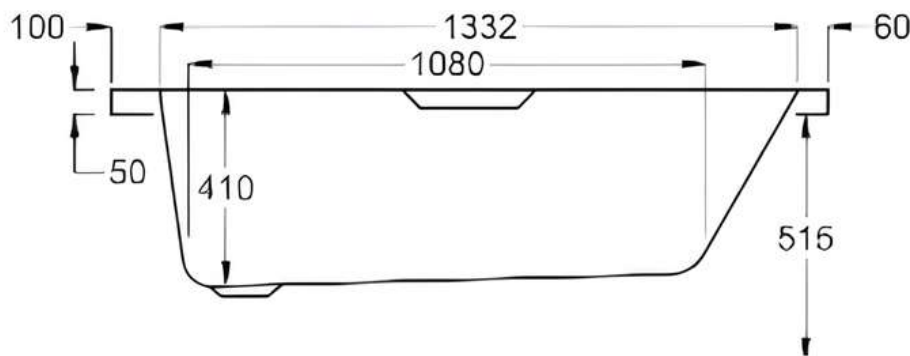

1500 x 700mm

Luna Spas 

carron5

1500 x 700mm H515mm D410mm

 **carronite**[™]

1500 x 700mm H515mm D410mm

 **MADE IN
BRITAIN**

www.lunaspas.com